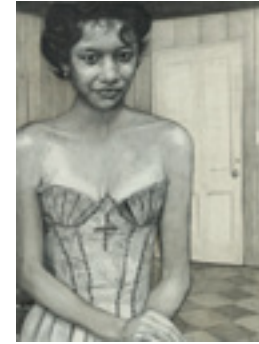

#### GALLERY 4

Kim Jones  
Tell Me  
1944 - 1946 - 1990 - 2001 - 2008 - 2009  
28 x 23 x 3,9 cm  
sculpture book

Kim Jones  
War Drawing Jacket  
1982 - 2011  
73,5 x 66 x 15,5 cm  
jacket, wood, acrylic and ink

Kim Jones  
Untitled  
1971 - 2013  
57,3 x 72,3 cm  
ink and acrylic on paper

Jenny Scobel  
Followed  
2005  
81 x 61 cm  
graphite and watercolour on gessoed  
wooden panel

Kim Jones  
Untitled  
1971 - 2013  
57,3 x 72,3 cm  
ink and acrylic on paper

Jenny Scobel  
Whispered Amanda  
2005  
81 x 61,5 cm  
graphite, watercolour, oil and wax on  
gessoed wooden panel

Jack Whitten  
Ancient Memories II (The Significance  
of Place)  
1987  
147,3 x 132,1 cm  
acrylic on canvas