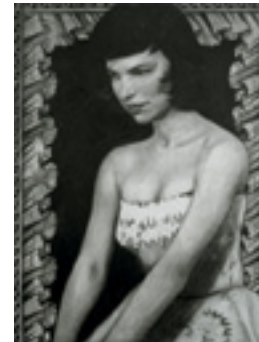

Jenny Scobel
Whispered Amanda
2005
81 x 61,5 cm
graphite, watercolour, oil and wax on
gessoed wooden panel