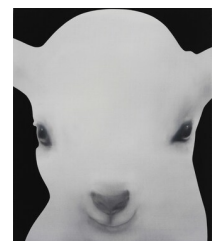

Jingze Du
Teddy, 2024
Oil on canvas
23 5/8 x 19 5/8 inches (60 x 50 cm)
j.du013837