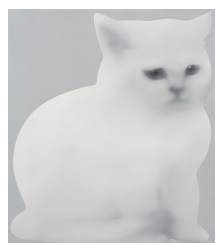

Jingze Du
Venice, 2024
Oil on canvas
31 1/2 x 27 1/2 inches (80 x 70 cm)
j.du013874