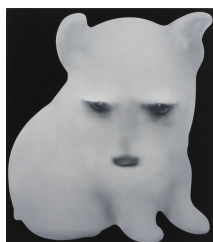

Jingze Du
Notting Hill, 2024
Oil on canvas
31 ¹/₂ x 27 ¹/₂ inches (80 x 70 cm)
j.du013785