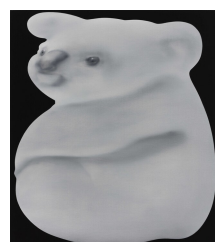

Jingze Du
Drum, 2024
Oil on canvas
31 1/2 x 27 1/2 inches (80 x 70 cm)
j.du013877