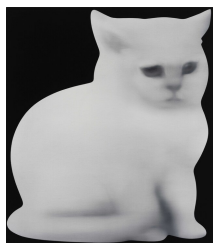

Jingze Du
Malibu, 2024
Oil on canvas
31 ¹/₂ x 27 ¹/₂ inches (80 x 70 cm)
j.du013869