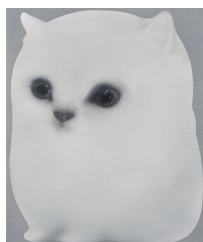

STEVE TURNER

Jingze Du
Sailor, 2024
Oil on canvas
23 ⁵/₈ x 19 ⁵/₈ inches (60 x 50 cm)
j.du013875