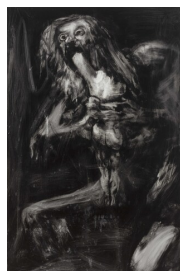

Jingze Du
Saturn Devouring His Son, 2024
Oil on canvas
59 x 39 ³/₈ inches (150 x 100 cm)
j.du013583