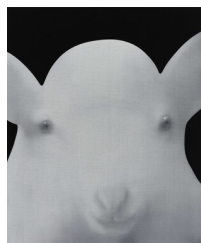

STEVE TURNER

Jingze Du
Rose, 2024
Oil on canvas
23 ⁵/₈ x 19 ⁵/₈ inches (60 x 50 cm)
j.du013791

Jingze Du
Duck, 2024
Oil on canvas
31 ¹/₂ x 27 ¹/₂ inches (80 x 70 cm)
j.du013865

Jingze Du
Daisy, 2024
Oil on canvas
31 ¹/₂ x 27 ¹/₂ inches (80 x 70 cm)
j.du013845