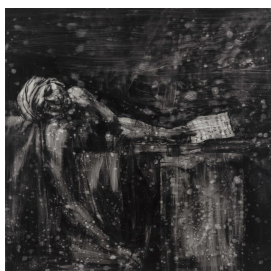

Jingze Du
Moon, 2024
Oil on canvas
27 1/2 x 27 1/2 inches (70 x 70 cm)
j.du013867

STEVE TURNER

Jingze Du
The Third of May 1808, 2024
Oil on canvas
59 x 59 inches (150 x 150 cm)
j.du013584

Jingze Du
The Execution of Emperor Maximilian, 2024
Oil on canvas
59 x 59 inches (150 x 150 cm)
j.du013590