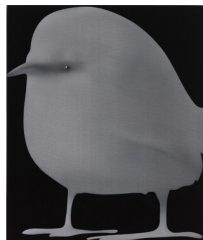

Jingze Du
McConaughey, 2022
Oil on canvas
31 ¹/₂ x 27 ¹/₂ inches (80 x 70 cm)
j.du013790

Jingze Du
Desire, 2024
Oil on canvas
23 ⁵/₈ x 19 ⁵/₈ inches (60 x 50 cm)
j.du013798

STEVE TURNER

Jingze Du
Hammer, 2024
Oil on canvas
39 ³/₈ x 31 ¹/₂ inches (100 x 80 cm)
j.du013841