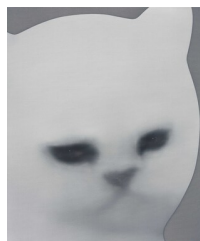

Jingze Du
Zoe, 2024
Oil on canvas
23 ⁵/₈ x 19 ⁵/₈ inches (60 x 50 cm)
j.du013848