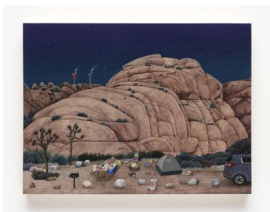

Paige Jiyoung Moon
Joshua Tree Night, 2022
Acrylic on panel
18 x 24 inches (45.7 x 61 cm)
p.moon013183