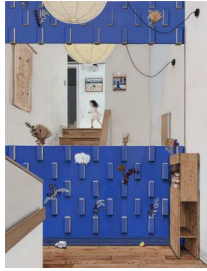

STEVE TURNER

Paige Jiyoung Moon
Mia With A Blue Wall, 2024
Acrylic on panel
16 x 12 inches (40.6 x 30.5 cm)
p.moon013702