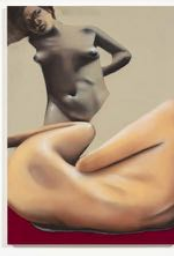

Elsa Rouy
His Thick Gore, 2023
Ink, acrylic and charcoal on canvas
55 ¹/₈ x 39 ³/₈ inches (140 x 100 cm)
e.rouy013435