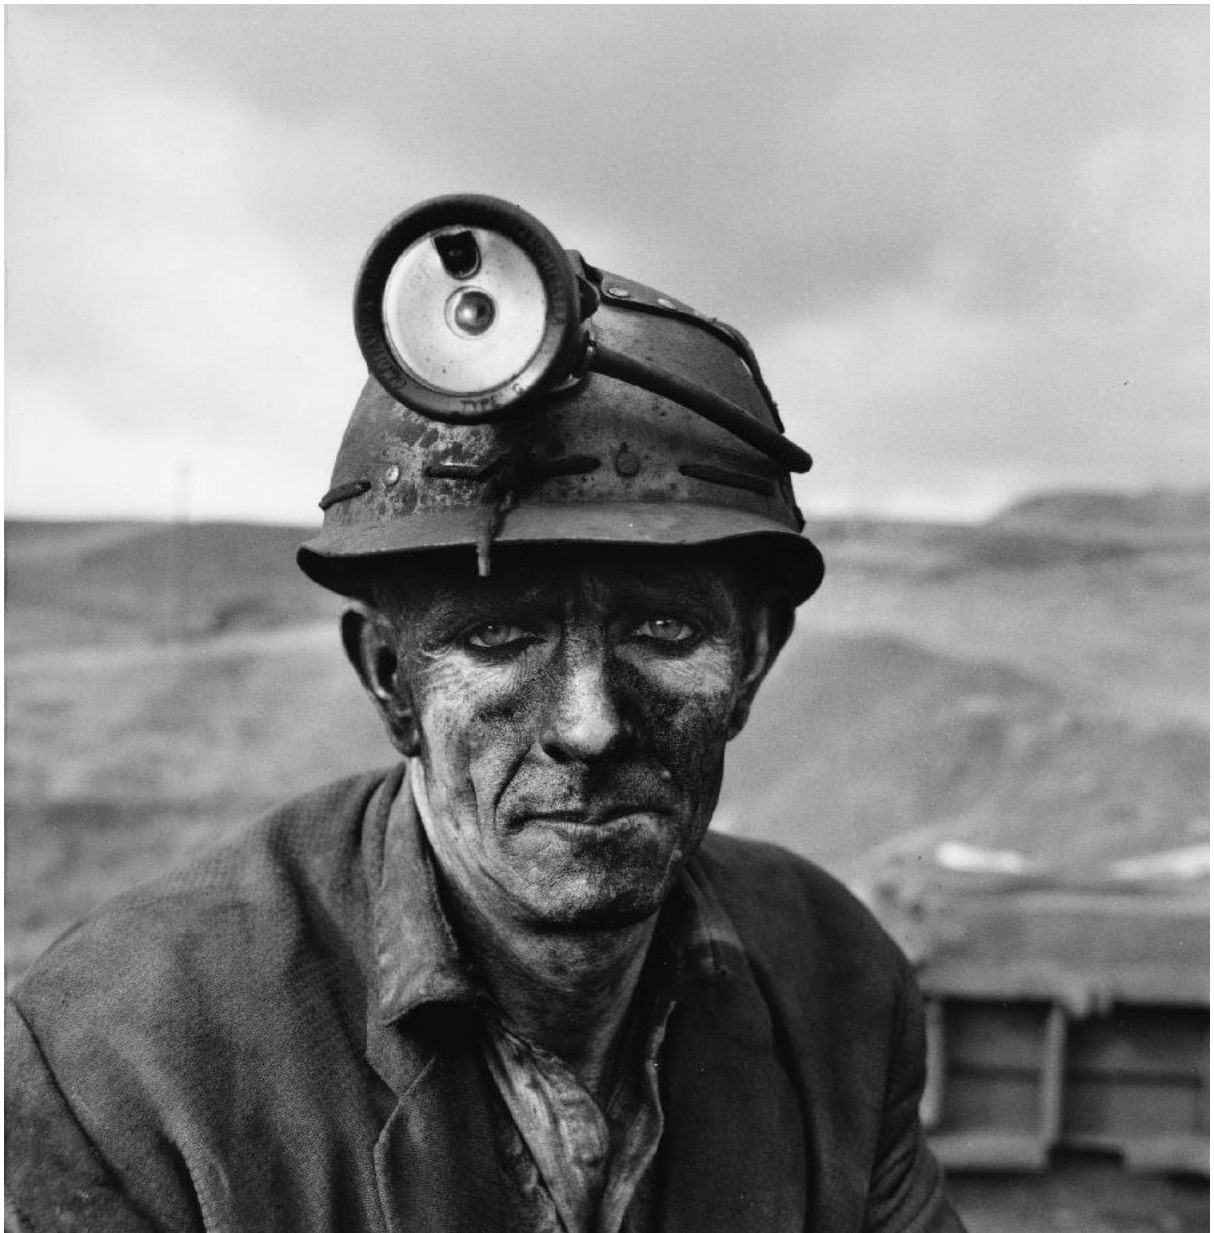

16 x 20 inches

Signed in ink on label affixed to print verso.

Illus: Bruce Davidson, *The Way Back* (Steidl, Göttingen, 2023), pl.

42

Prices and availability subject to change without notice.

HOWARD GREENBERG GALLERY