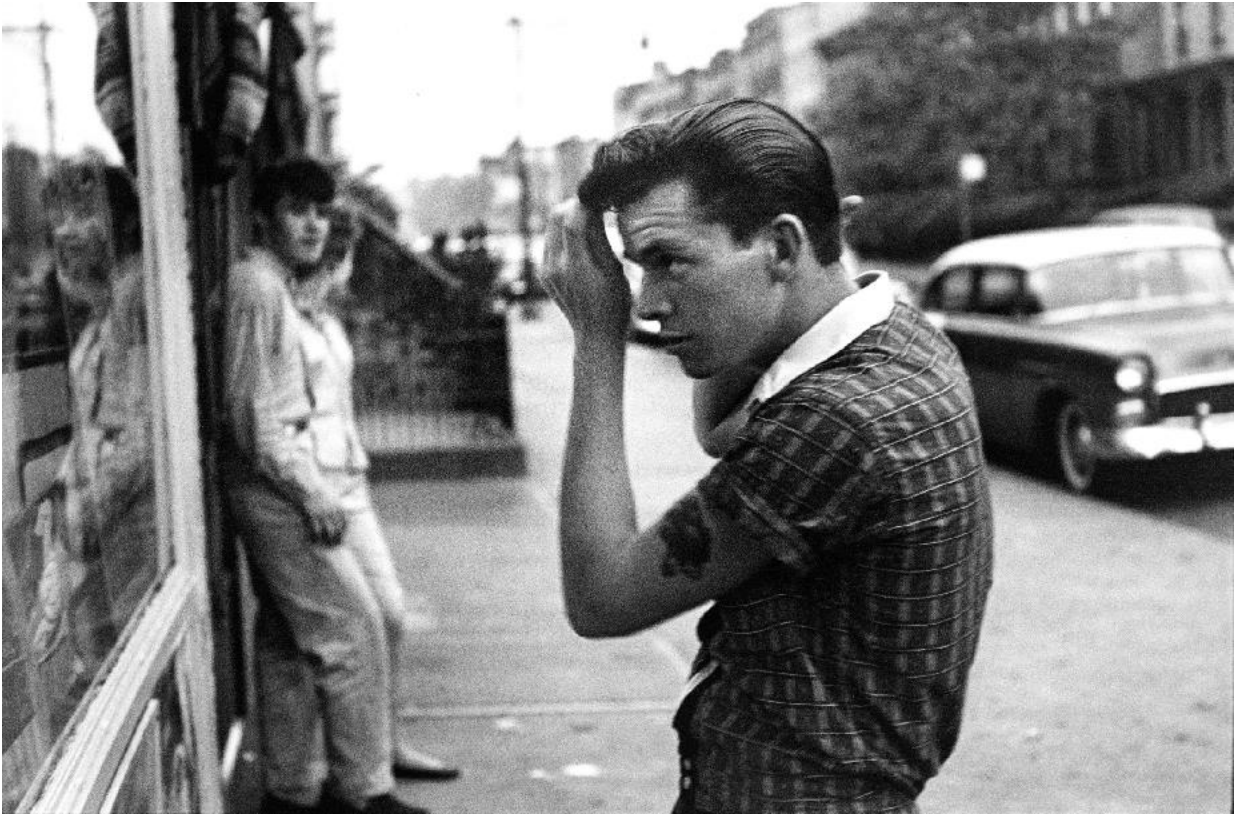

HOWARD GREENBERG GALLERY

Bruce DAVIDSON

Brooklyn Gang, Brooklyn, New York, 1959

Gelatin silver print; printed later

16 x 20 inches

Signed in ink on label affixed to print verso.

Illus: Bruce Davidson, *The Way Back* (Steidl, Göttingen, 2023), pl.

29

Prices and availability subject to change without notice.