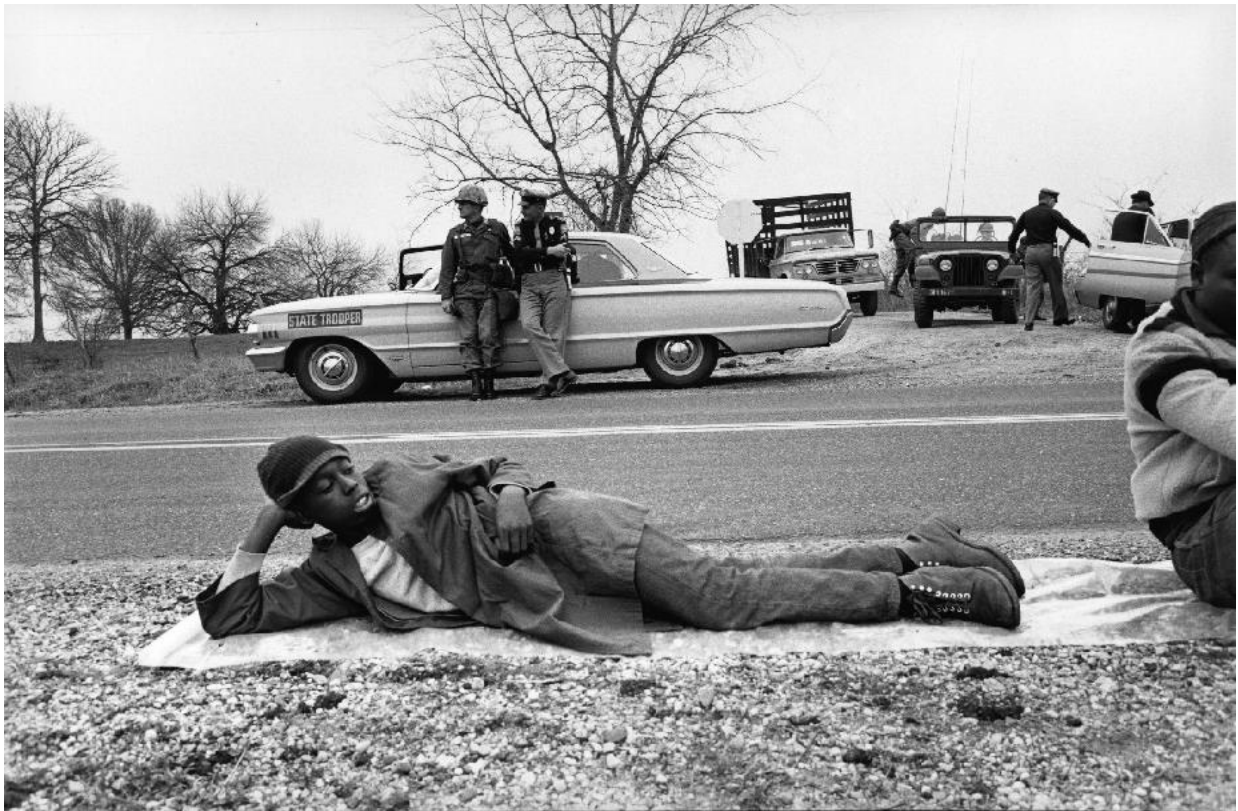

HOWARD GREENBERG GALLERY

Bruce DAVIDSON

Selma, AL , 1965

Gelatin silver print; printed later

16 x 20 inches

Signed in ink on label affixed to print verso.

Illus: Bruce Davidson, *The Way Back* (Steidl, Göttingen, 2023), pl.

73.

Prices and availability subject to change without notice.