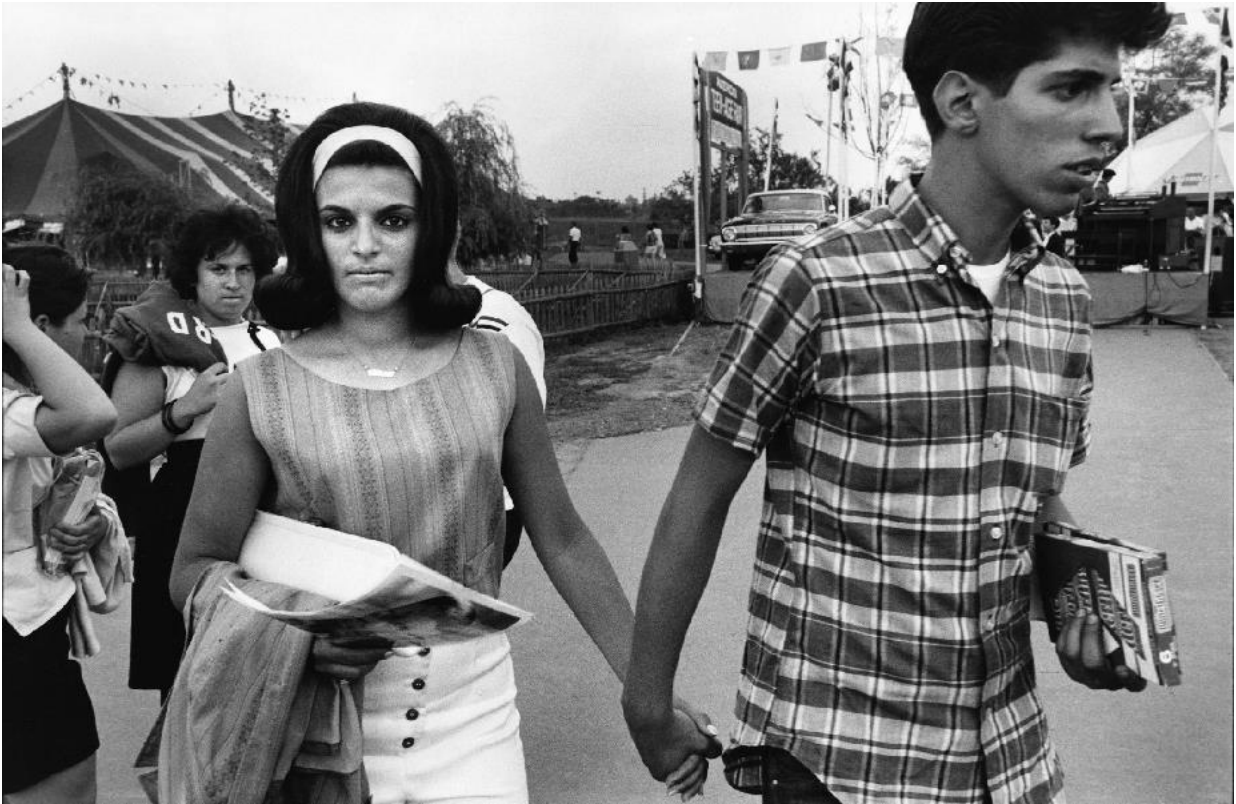

HOWARD GREENBERG GALLERY

Bruce DAVIDSON

Bronx, New York , 1963

Gelatin silver print; printed later

16 x 20 inches

Signed in ink on label affixed to print verso.

Illus: Bruce Davidson, *The Way Back* (Steidl, Göttingen, 2023), pl.
10.

Prices and availability subject to change without notice.