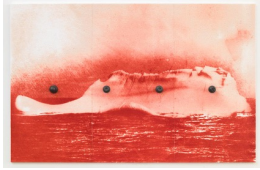

# Petzel

**ADAM MCEWEN**

Itch That Can't Be Scratched

2017

inkjet print on cellulose sponge, graphite

56.69 x 87.6 x 5 inches

144 x 222.5 x 12.7 cm

(AE 17/049)